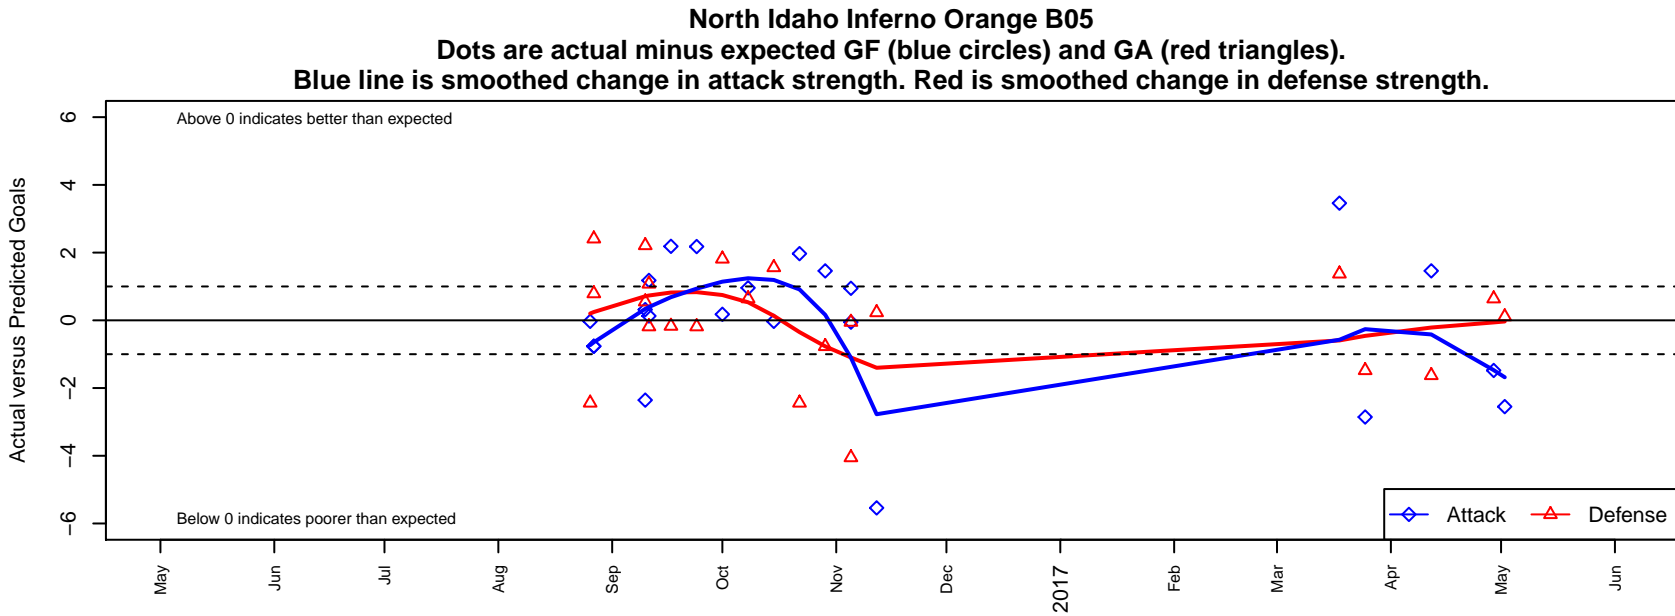

# North Idaho Inferno Orange B05

North Idaho Inferno FC  
 Post Falls, ID  
 B05 total strength=488  
 attack=0.51 defense=0.22  
 fall league = PSPL-Inland Copa 2 U12  
 spr league = Spr IPL West U12  
 notes= Calkins 2016

**attack and defense variance (black dot)  
relative to other teams  
and top 10 in region**

**attack and defense rating  
relative to others at age  
and all opponents in last 13 months**

**Performance relative to 13 month average**