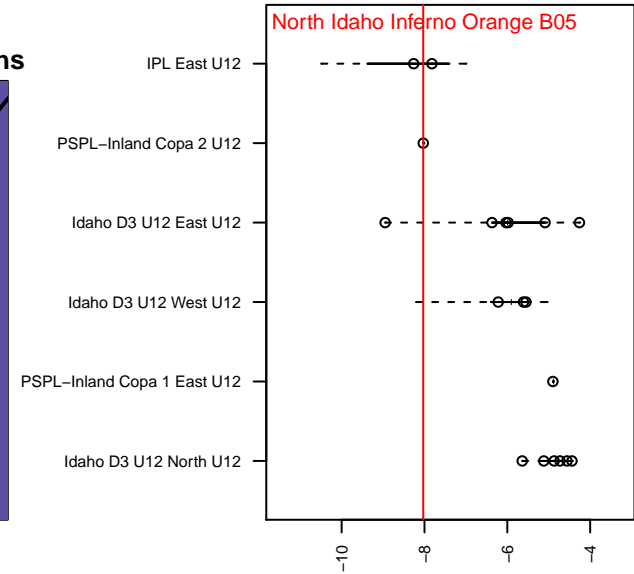

# North Idaho Inferno Orange B05

North Idaho Inferno FC  
 Post Falls, ID  
 B05 total strength=488  
 attack=0.51 defense=0.22  
 fall league = PSPL-Inland Copa 2 U12  
 spr league = Spr IPL West U12  
 notes= Calkins 2016

alt names used:  
 NORTH IDAHO INFERNO F CCALKINS B-05  
 Inferno Calkins B05  
 NORTH IDAHO INFERNO F.C. CC 05 BOYS (I  
 NORTH IDAHO INFERNO F C CALKINS B-05

Venues played:  
 2016 River City Challenge U12 (2005) U12  
 2016 Pend Orielle Cup U12 Silver  
 2016 PSPL-Inland Copa 2 U12  
 2016 Spr IPL West U12

**attack and defense variance (black dot)  
relative to other teams  
and top 10 in region**

**attack and defense rating  
relative to others at age  
and all opponents in last 13 months**

**Performance relative to 13 month average**